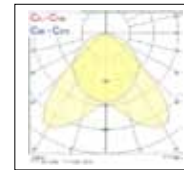

Legend: BR = Bright louvre; EB = Electronic Ballast; DALI = DALI dimmable; E3 = Emergency 3 hour; 840 = 4,000K T5 lamp; SURF = SURface mounted

Surface Bright louvre

Bright louvre - 3 x 14W - 4,000K

Bright louvre - 3 x 28W 4,000K