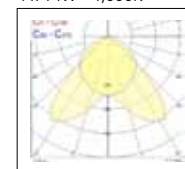

Bright louvre - 4 x 14W - 4,000K