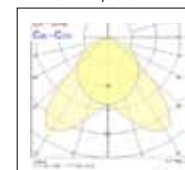

Bright louvre - 4-Lamp

Bright louvre - 3-Lamp

Bright louvre - 2-Lamp

Bright louvre - 1-Lamp

Bright louvre - 1 x 28W - 4,000K

Bright louvre - 2 x 28W - 4,000K

Bright louvre - 3 x 14W - 4,000K

Bright louvre - 3 x 28W - 4,000K