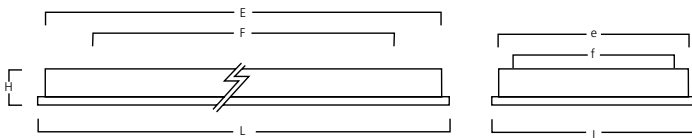

SYLVANIA

IVY 2 - RECESSED LUMINAIRE

Prismatic optic

IVY 2 - RECESSED - FEATURES

- 14W & 28W T5 recessed luminaire
- Available in Mirror bright, Satin bright louvres and Prismatic Optic option
- Available in single, twin, three-way or four-way T5 versions (supplied with Sylvania T5 lamps)
- Achieves 81% LOR using the 3 x 14W lamp package (Bright louvre)
- High light: up to 7,920lm (luminaire output on Bright Louvre 4 x 28W 4,000K version)
- High efficiency: up to 69lm/W (total system efficiency on Bright louvre 3 x 28W 4,000K)
- Available in Warm white (3,000K) and Neutral white (4,000K)
- Energy efficient electronic gear including DALI and 3 hour emergency versions as standard
- Slim body for minimal impact into ceiling void
- Easy access terminal block for quick installation
- Retained and hinged louvre for easy and safe lamp changing
- Complete with protective film, tubes and quick connector for easy installation

Dimension (mm)

Lamp	L	I	E	e	F	f	H
Dimensions 600 x 600mm modules (mm)							
3 x 14W PO	596	596	574	574	500	265	82
4 x 14W PO	596	596	574	574	500	265	82
3 x 14W BR / SA	596	596	574	574	500	265	52
4 x 14W BR / SA	596	596	574	574	500	265	52
Dimensions 1200 x 300mm modules (mm)							
1 x 28W BR / SA	1,196	296	1,174	274	1,086	100	52
2 x 28W BR / SA	1,196	296	1,174	274	1,086	100	52
Dimensions 1200 x 600mm modules (mm)							
3 x 28W PO	1,196	596	1,174	574	1,086	100	82
4 x 28W PO	1,196	596	1,174	574	1,086	100	82
3 x 28W BR / SA	1,196	596	1,174	574	1,086	100	55
4 x 28W BR / SA	1,196	596	1,174	574	1,086	100	55