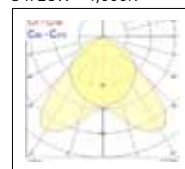

Bright louvre - 4-Lamp

Bright louvre - 3-Lamp

Bright louvre - 2-Lamp

Bright louvre - 1-Lamp

Bright louvre - 1 x 28W - 4,000K

Bright louvre - 2 x 28W - 4,000K

Bright louvre - 3 x 14W - 4,000K

Bright louvre - 3 x 28W - 4,000K