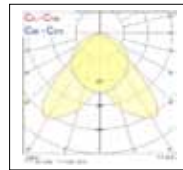

Bright louvre - 3 x 14W - 4,000K