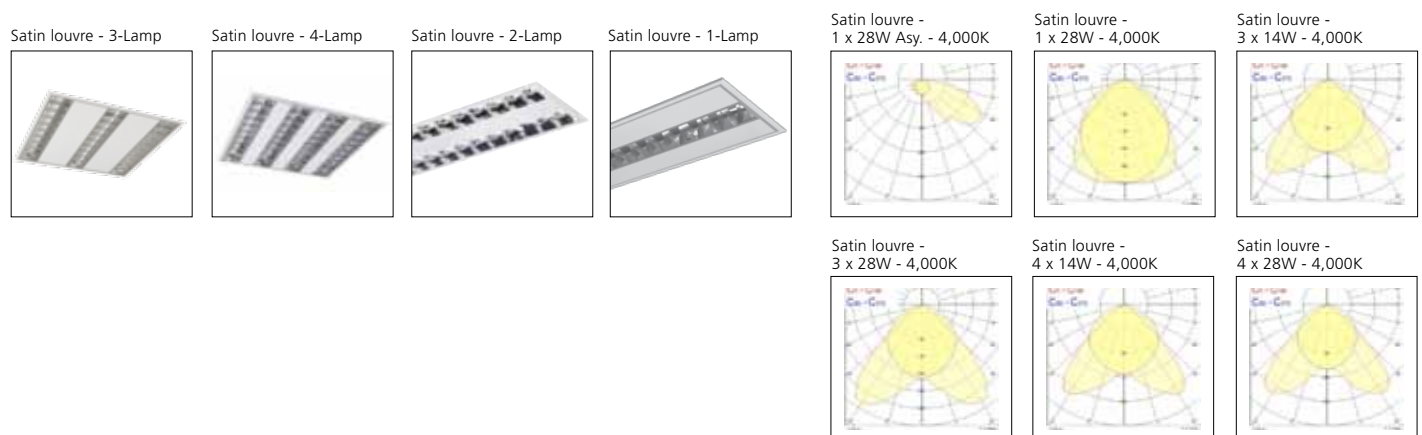

Legend: SA = Satin louvre; EB = Electronic Ballast; DALI = DALI dimmable; E3 = Emergency 3 hour; UGR19 = Meets office compliance; ASY = ASYmmetric; 840 = 4,000K T5 lamp; 830 = 3,000K T5 lamp