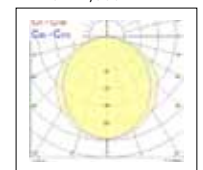

Prismatic Optic - 4 x 28W 4,000K