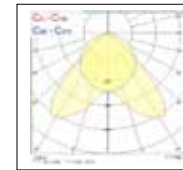

Bright louvre - 4 x 14W 4,000K