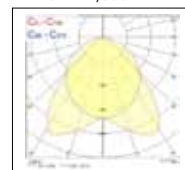

Bright louvre - 4-Lamp

Bright louvre - 3-Lamp

Bright louvre - 2-Lamp

Bright louvre - 1-Lamp

Bright louvre - 1 x 28W - 4,000K

Bright louvre - 2 x 28W - 4,000K

Bright louvre - 3 x 14W - 4,000K

Bright louvre - 3 x 28W - 4,000K