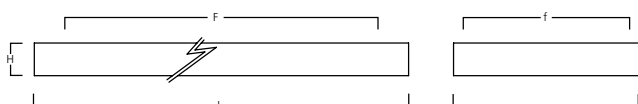

Dimension (mm)