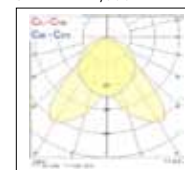

Bright louvre - 4-Lamp

Bright louvre - 3-Lamp

Bright louvre - 2-Lamp

Bright louvre - 1-Lamp

Bright louvre - 1 x 28W - 4,000K

Bright louvre - 2 x 28W - 4,000K

Bright louvre - 3 x 14W - 4,000K

Bright louvre - 3 x 28W - 4,000K