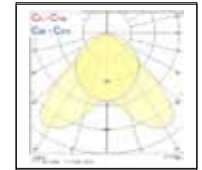

Bright louvre - 4 x 28W 4,000K