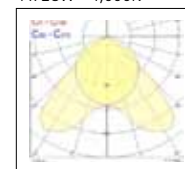

Bright louvre - 4 x 28W - 4,000K